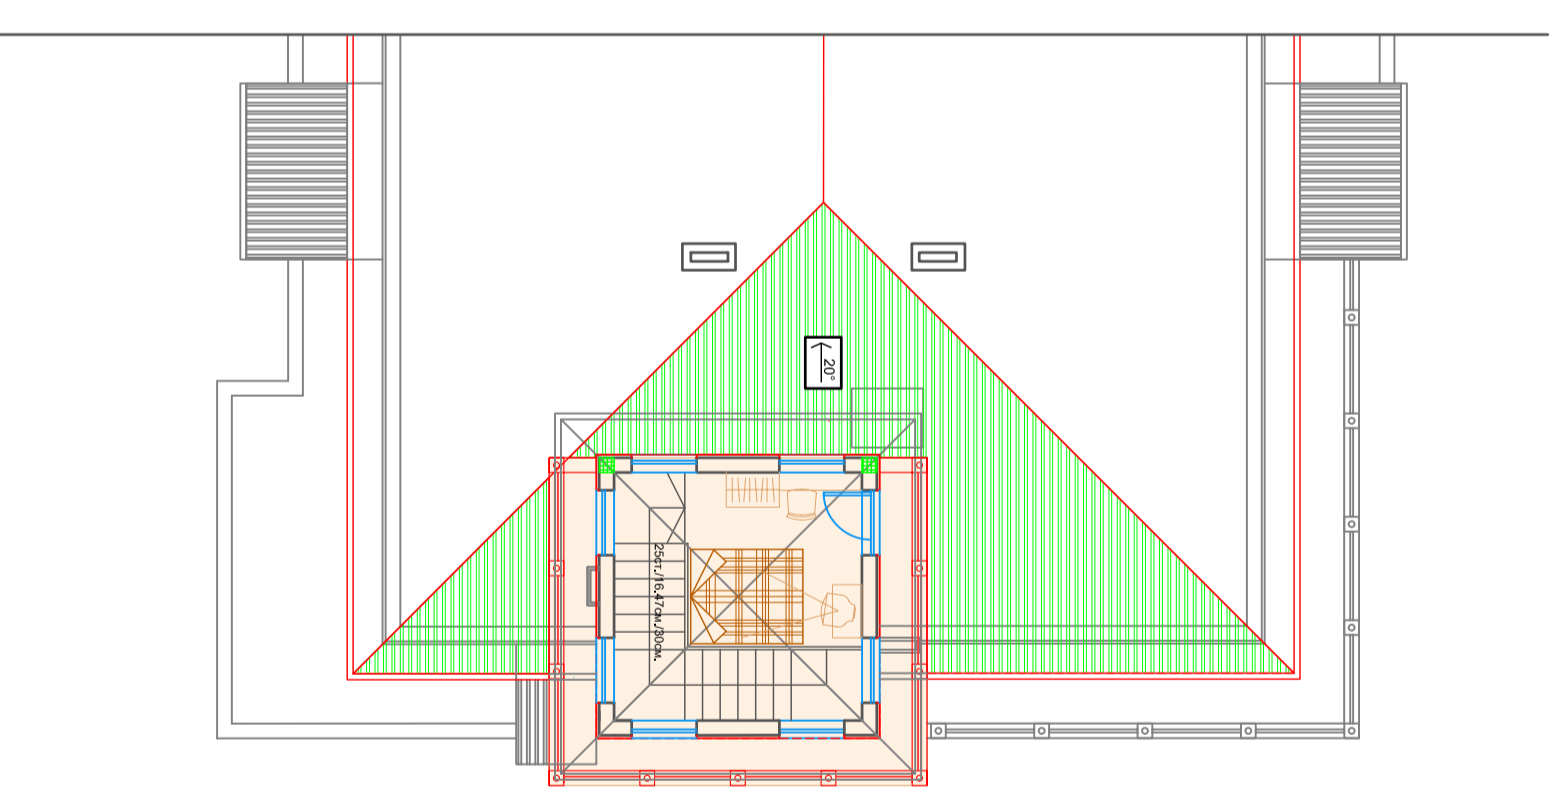

AP. -4-02
240.61.SQ.M.

AP. -4-27
230.90.SQ.M.

SIXTH FLOOR PLANNING

ADS

arch. design studio

tel./fax 9434878
Sofia, "Vasil Levski" ave. 110

<http://www.ads-studio.net>

DEVELOPER-FUTURE DEVELOPMENTS

COMPLEX - CHATEAU DEL MARINA

SIXTH FLOOR PLANNING